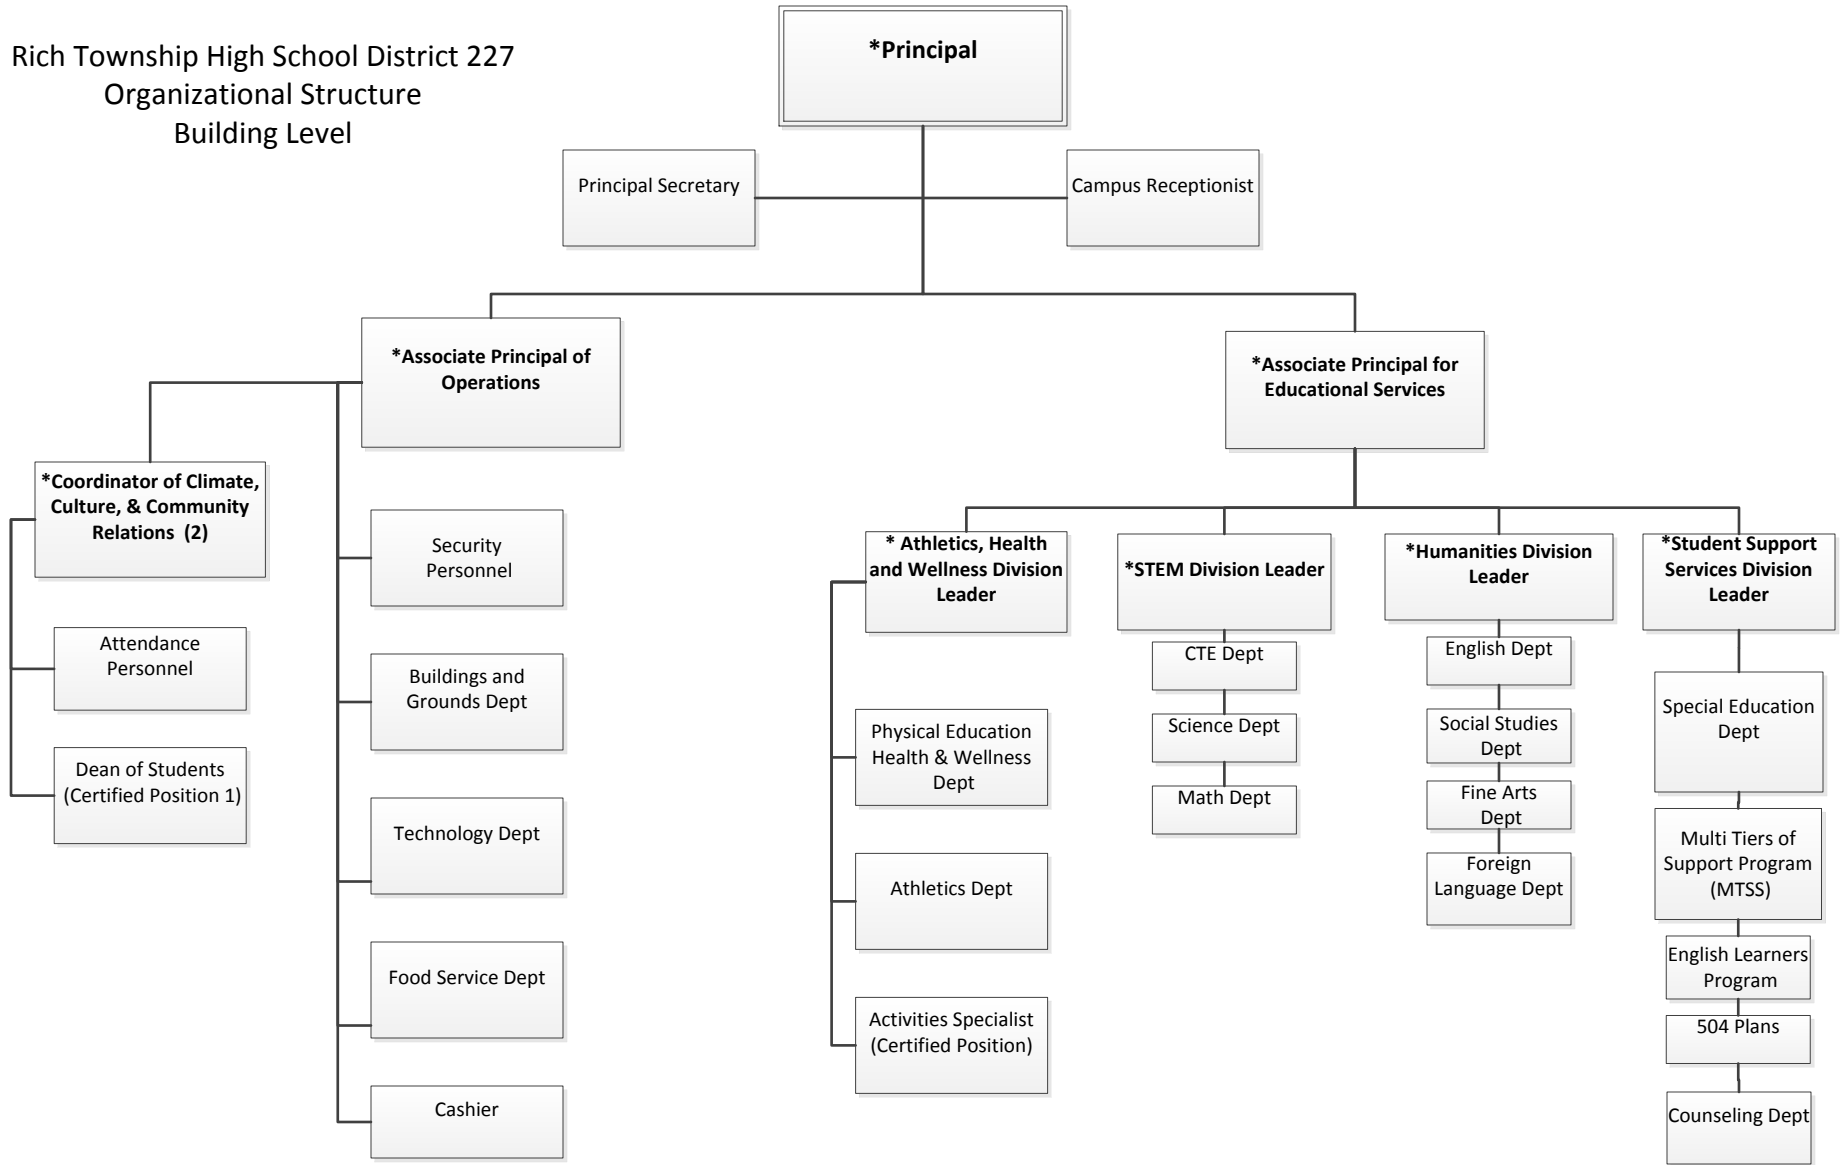

Rich Township High School District 227
 Organizational Structure
 Building Level

* indicates an Administrative position