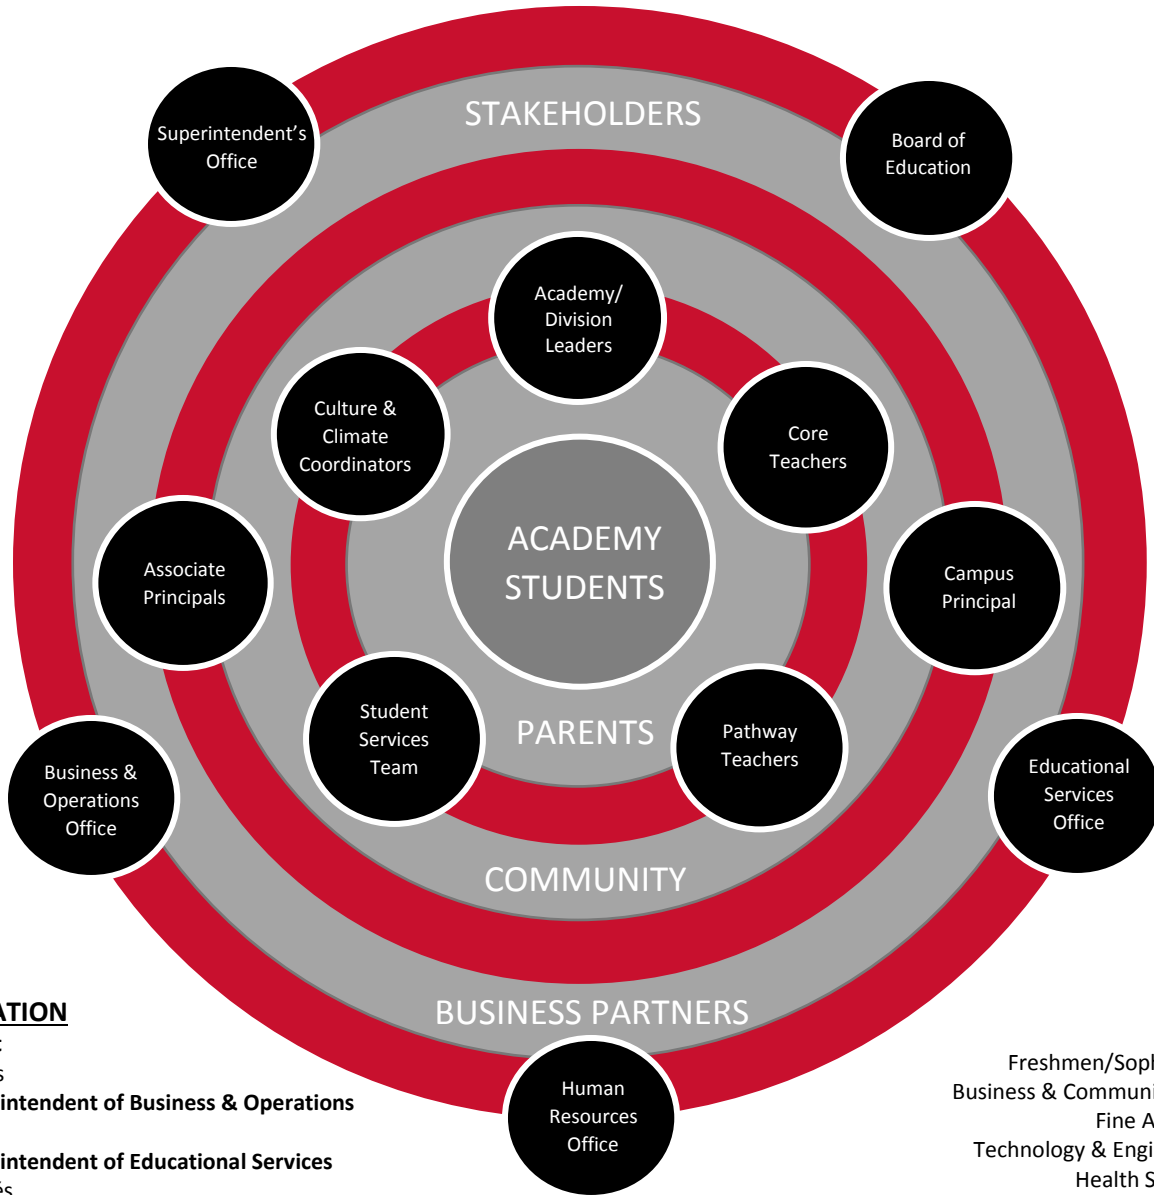

Rich Township

HIGH SCHOOL DISTRICT 227

Organizational Chart

ADMINISTRATION

Superintendent
Johnnie Thomas

Assistant Superintendent of Business & Operations
Alicia Evans

Assistant Superintendent of Educational Services
Stephen Bournés

Assistant Superintendent of Human Resources
Kim Echols

ACADEMIES

Freshmen/Sophomore Academy
Business & Communications Academy
Fine Arts & IB Academy
Technology & Engineering Academy
Health Sciences Academy
Family and Consumer Science Academy

Principal
Larry Varn

Associate Principals (Ed Service)
Linnea Garrett (FAC)
Carl Scott (STEM)

Associate Principal (Operations)
Dr. Tiffany Lowery

Division Leader of Student Support Services
LaRhonda Taylor (FAC)